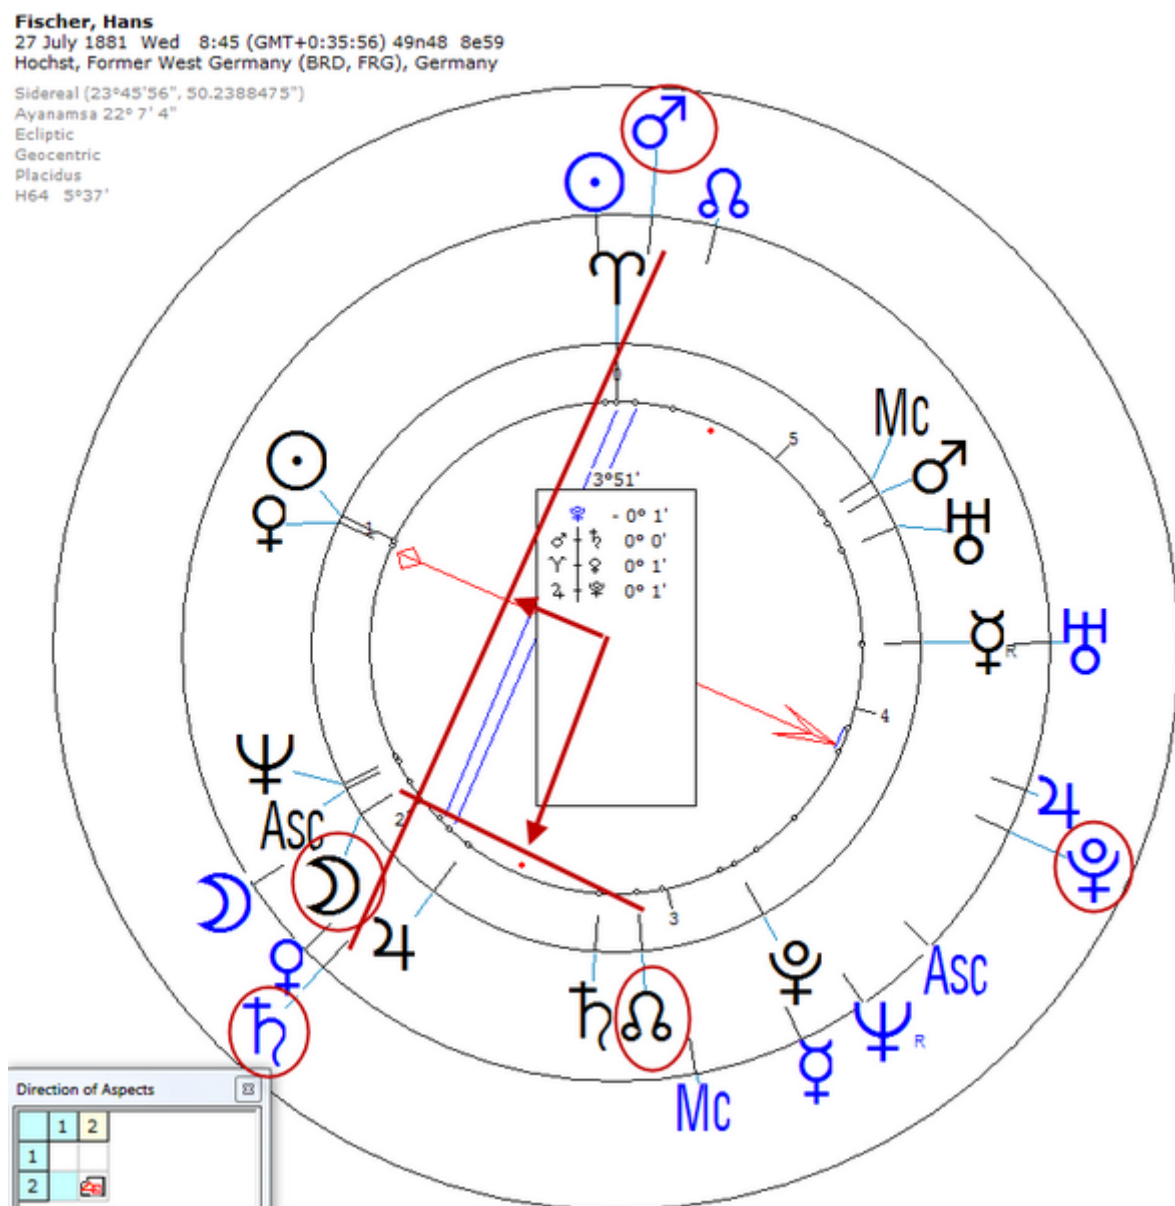

He committed suicide in Munich on 31 March 1945 after his institute and his work were destroyed during the last days of World War II.

Lunar Return (Harmonic 64)

Lunar  $\sigma/\tau = \mathcal{D}_n/\mathcal{O}_n$